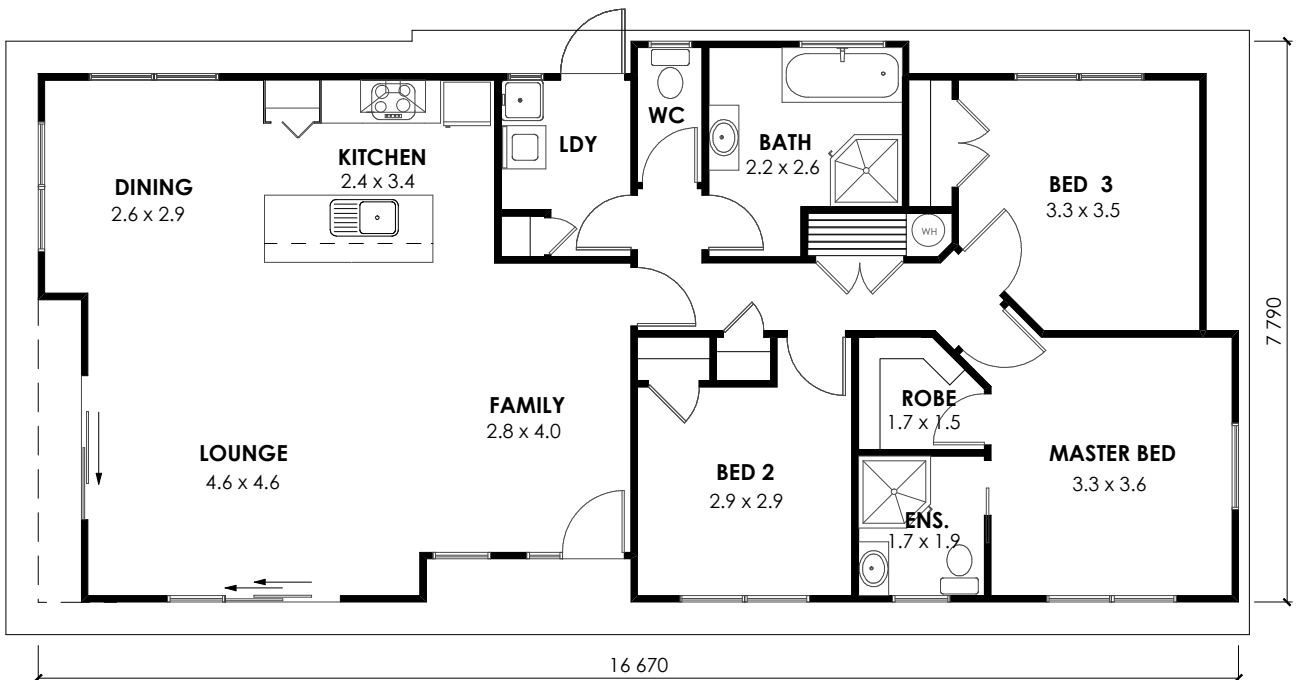

J2 Homes NZ
Office 07 863 7878
Calvin 027 863 7866
Jason 021 794 567
info@j2homes.co.nz

Artists Impression Only

COASTAL SERIES

C118

© COPYRIGHT 2009. J2 HOMES NZ.

www.j2homes.co.nz