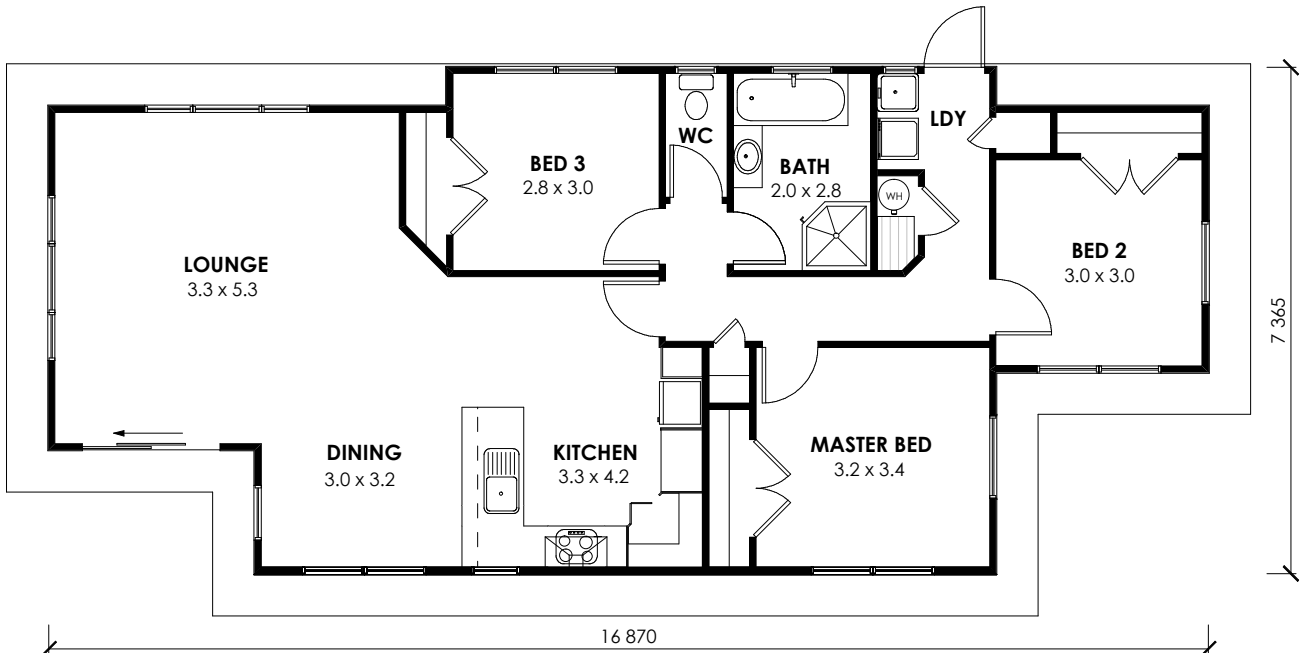

J2 Homes NZ  
Office 07 863 7878  
Calvin 027 863 7866  
Jason 021 794 567  
info@j2homes.co.nz

**PREMIER RANGE**

**P105**

© COPYRIGHT 2009. J2 HOMES NZ.

[www.j2homes.co.nz](http://www.j2homes.co.nz)