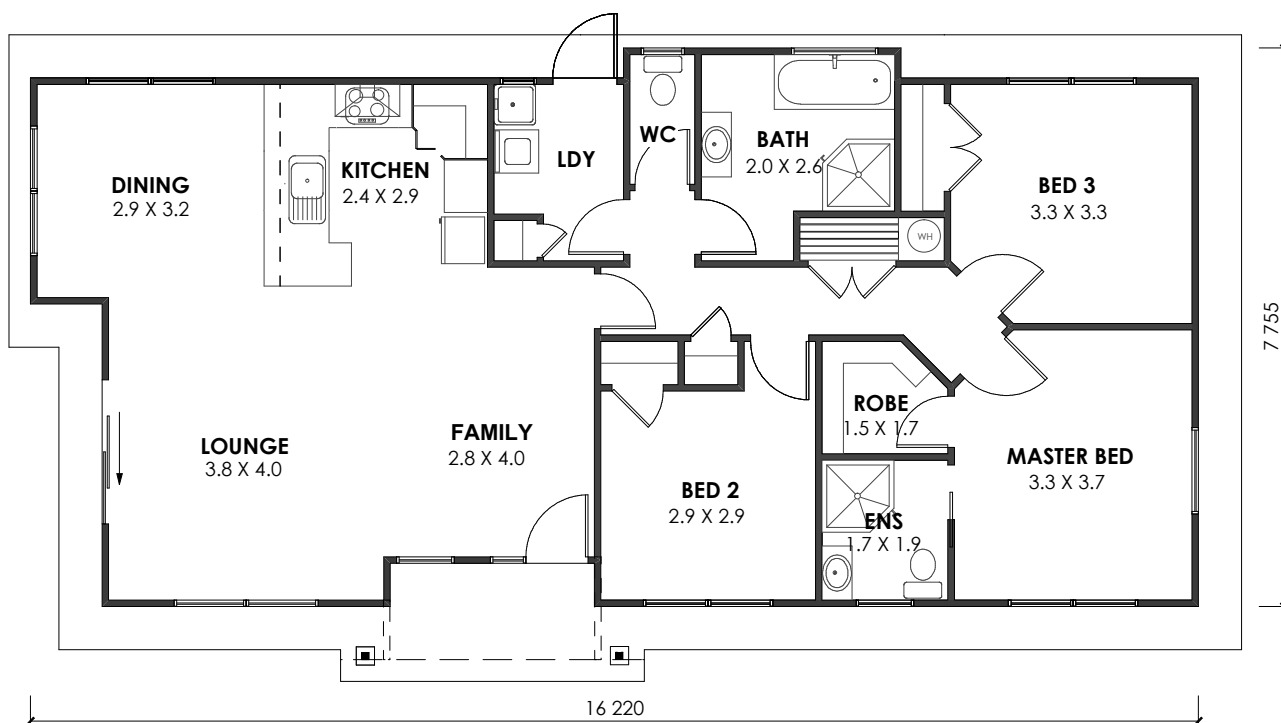

J2 Homes NZ
Office 07 863 7878
Calvin 027 863 7866
Jason 021 794 567
info@j2homes.co.nz

PREMIER RANGE

P115

© COPYRIGHT 2009. J2 HOMES NZ.

www.j2homes.co.nz