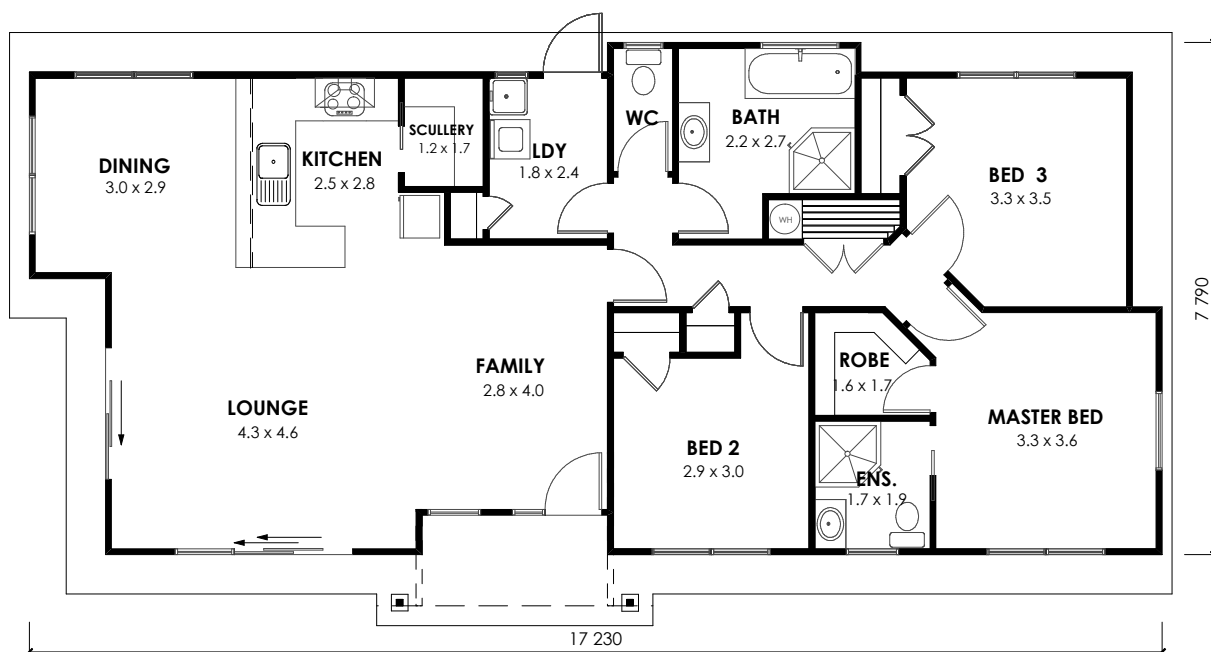

J2 Homes NZ
Office 07 863 7878
Calvin 027 863 7866
Jason 021 794 567
info@j2homes.co.nz

PREMIER RANGE

P120

© COPYRIGHT 2009. J2 HOMES NZ.

www.j2homes.co.nz