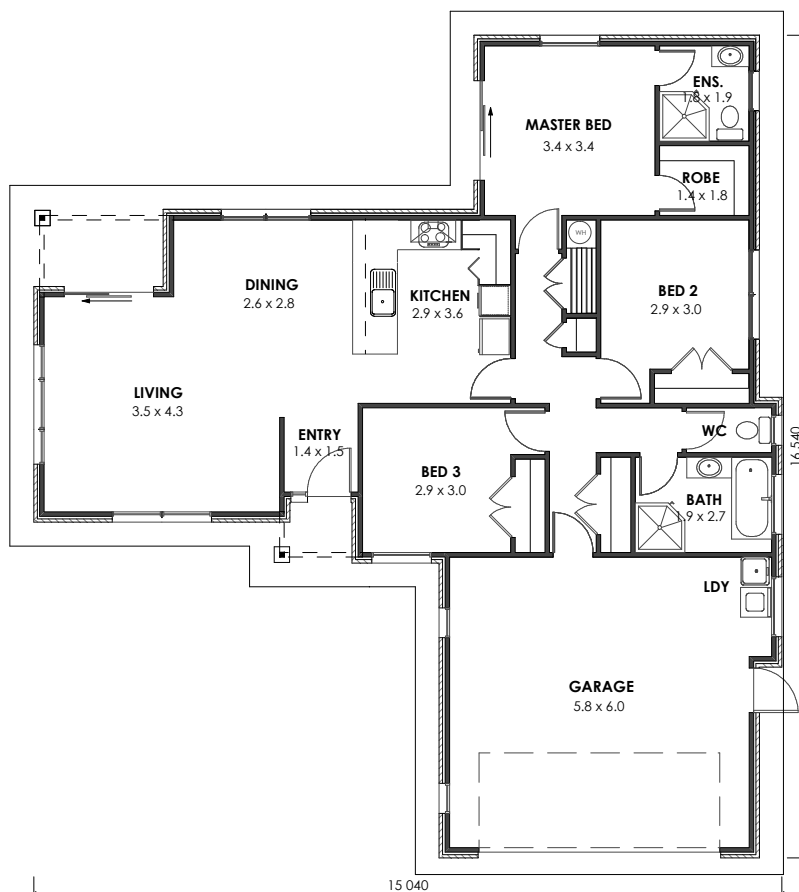

J2 Homes NZ  
Office 07 863 7878  
Calvin 027 863 7866  
Jason 021 794 567  
info@j2homes.co.nz

**PREMIER RANGE**

**P147**

© COPYRIGHT 2009. J2 HOMES NZ.

[www.j2homes.co.nz](http://www.j2homes.co.nz)