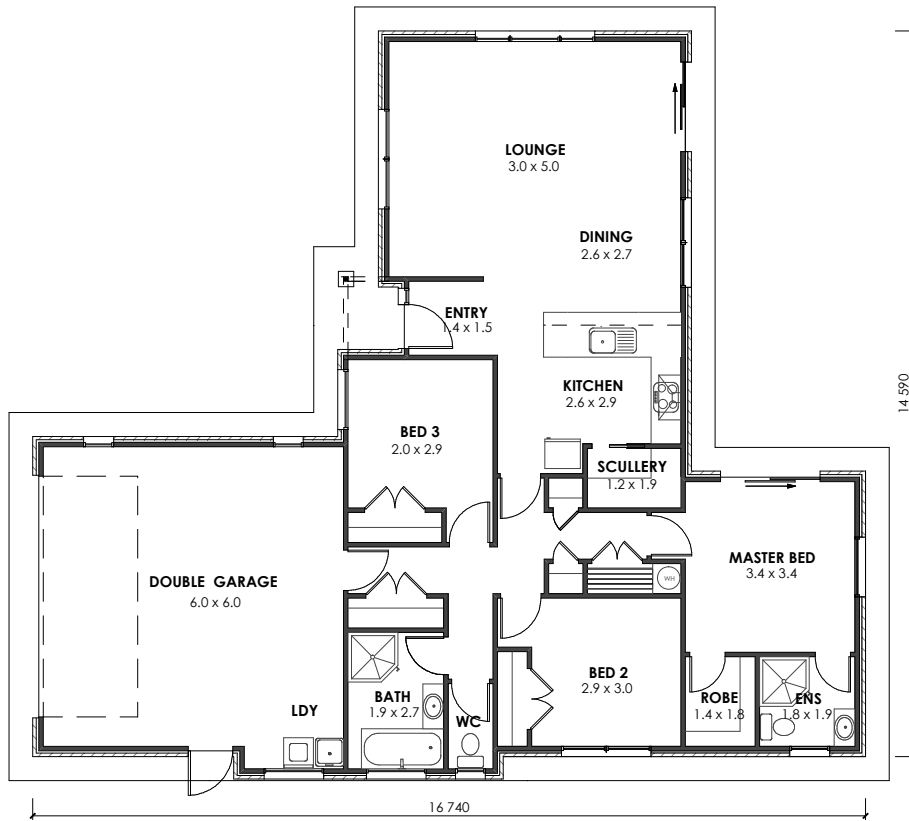

J2 Homes NZ
Office 07 863 7878
Calvin 027 863 7866
Jason 021 794 567
info@j2homes.co.nz

PREMIER RANGE

P152

© COPYRIGHT 2009. J2 HOMES NZ.

www.j2homes.co.nz