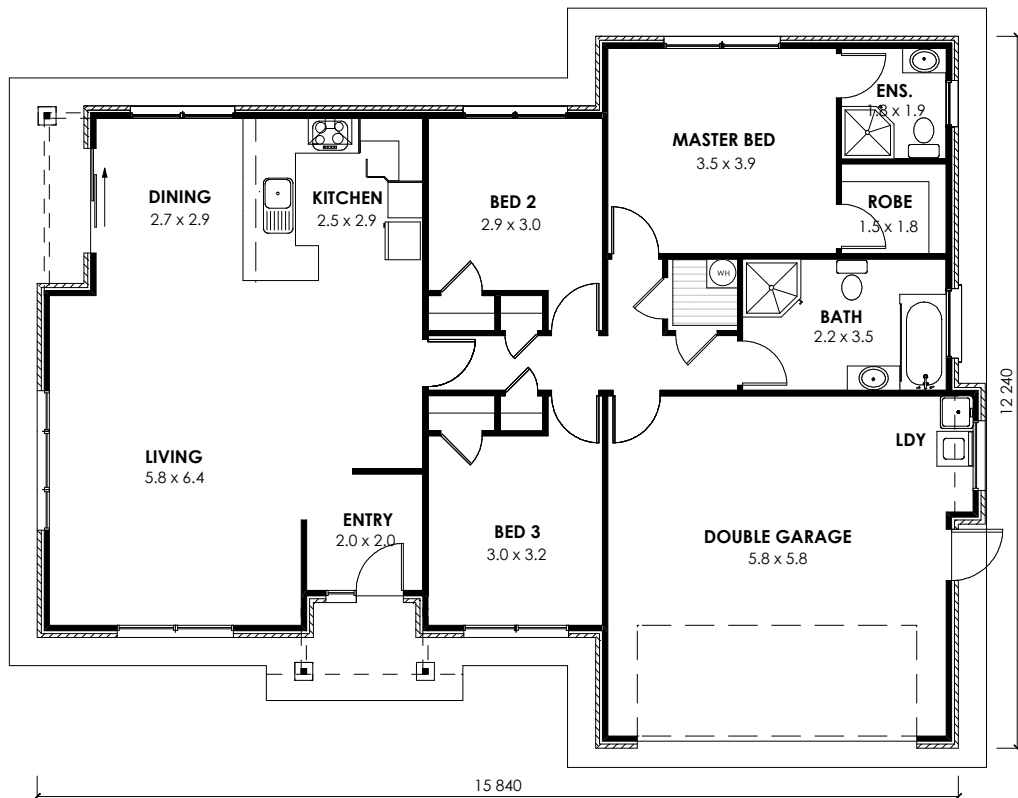

J2 Homes NZ
Office 07 863 7878
Calvin 027 863 7866
Jason 021 794 567
info@j2homes.co.nz

PREMIER RANGE

P155

© COPYRIGHT 2009. J2 HOMES NZ.

www.j2homes.co.nz