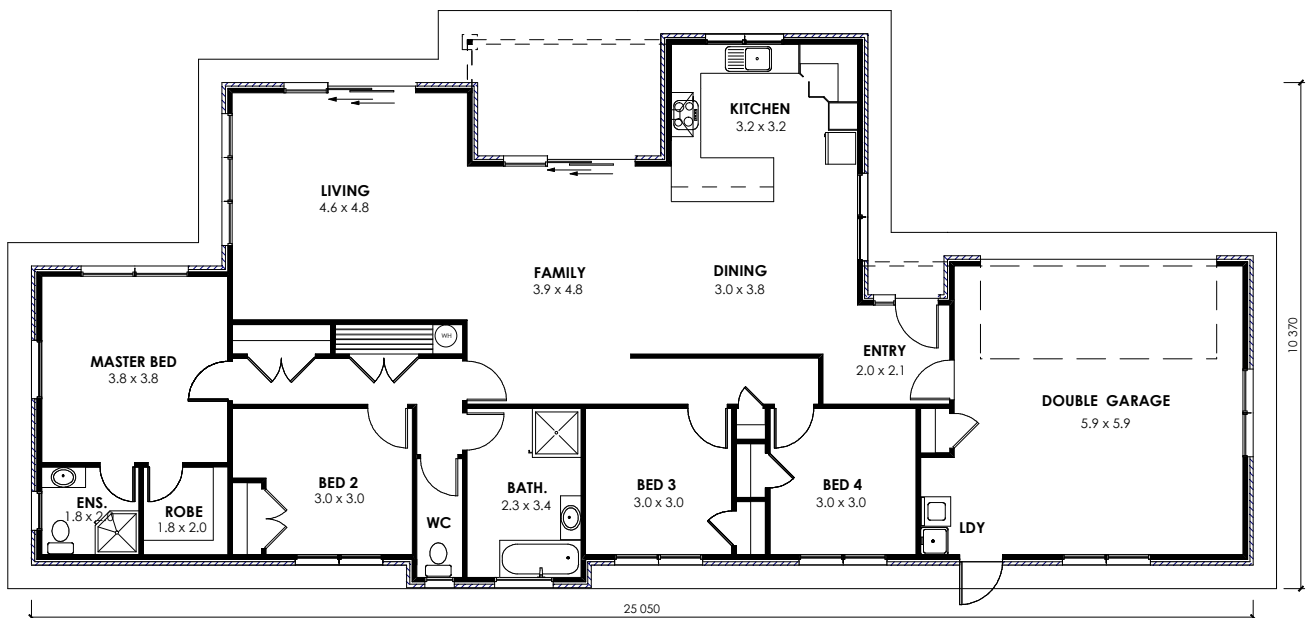

J2 Homes NZ
Office 07 863 7878
Calvin 027 863 7866
Jason 021 794 567
info@j2homes.co.nz

PREMIER RANGE

P195

© COPYRIGHT 2009. J2 HOMES NZ.

www.j2homes.co.nz