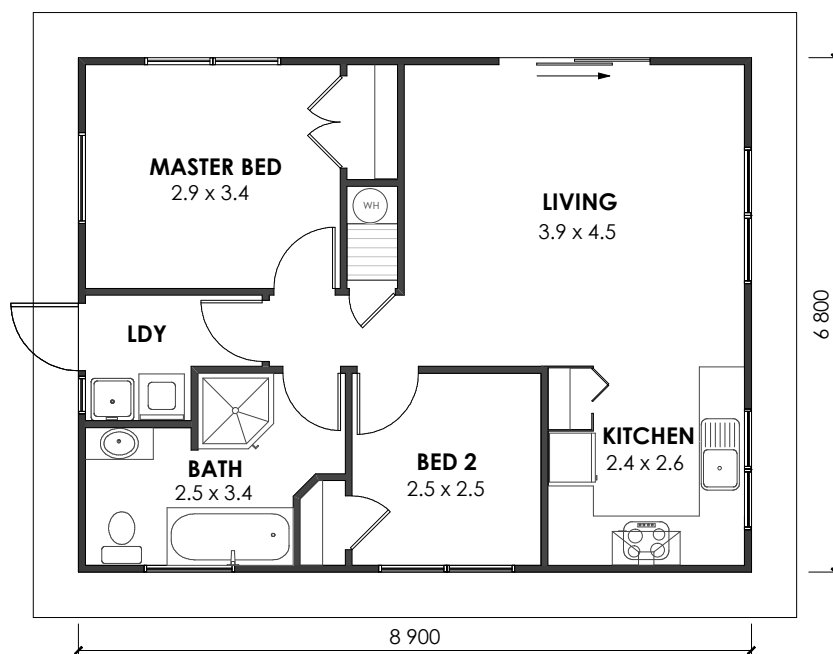

J2 Homes NZ
Office 07 863 7878
Calvin 027 863 7866
Jason 021 794 567
info@j2homes.co.nz

PREMIER RANGE

P60

© COPYRIGHT 2009. J2 HOMES NZ.

www.j2homes.co.nz