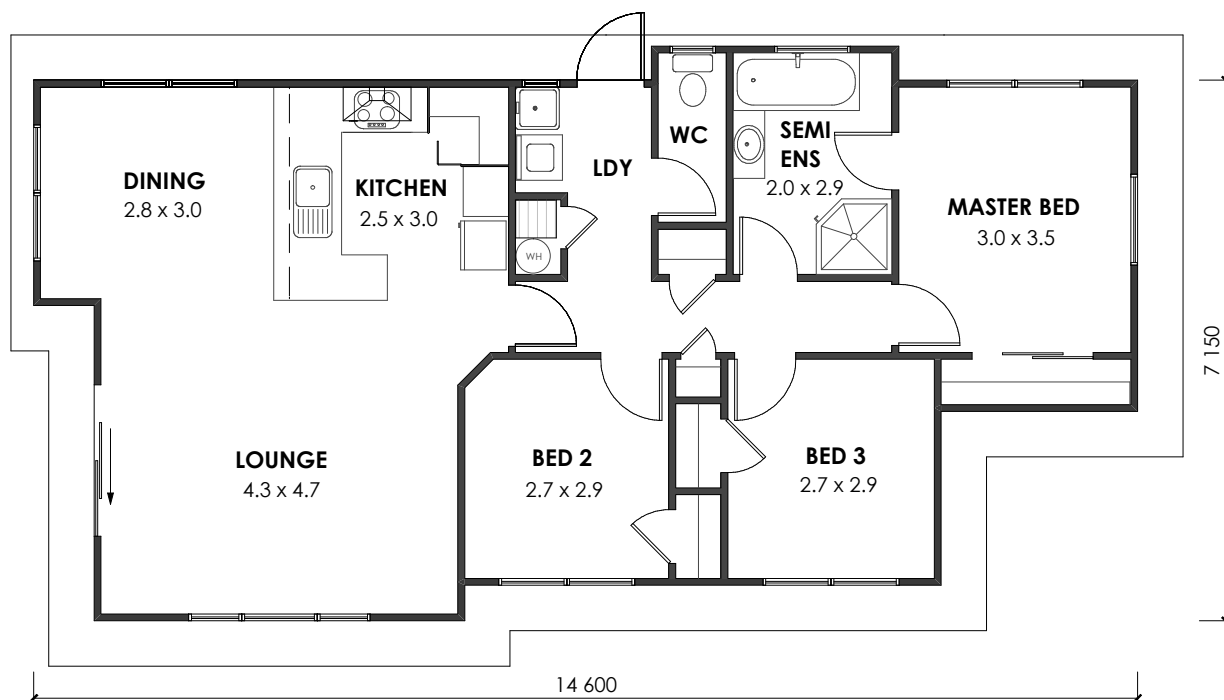

J2 Homes NZ
Office 07 863 7878
Calvin 027 863 7866
Jason 021 794 567
info@j2homes.co.nz

Artists Impression Only

PREMIER RANGE

P92

© COPYRIGHT 2009. J2 HOMES NZ.

www.j2homes.co.nz